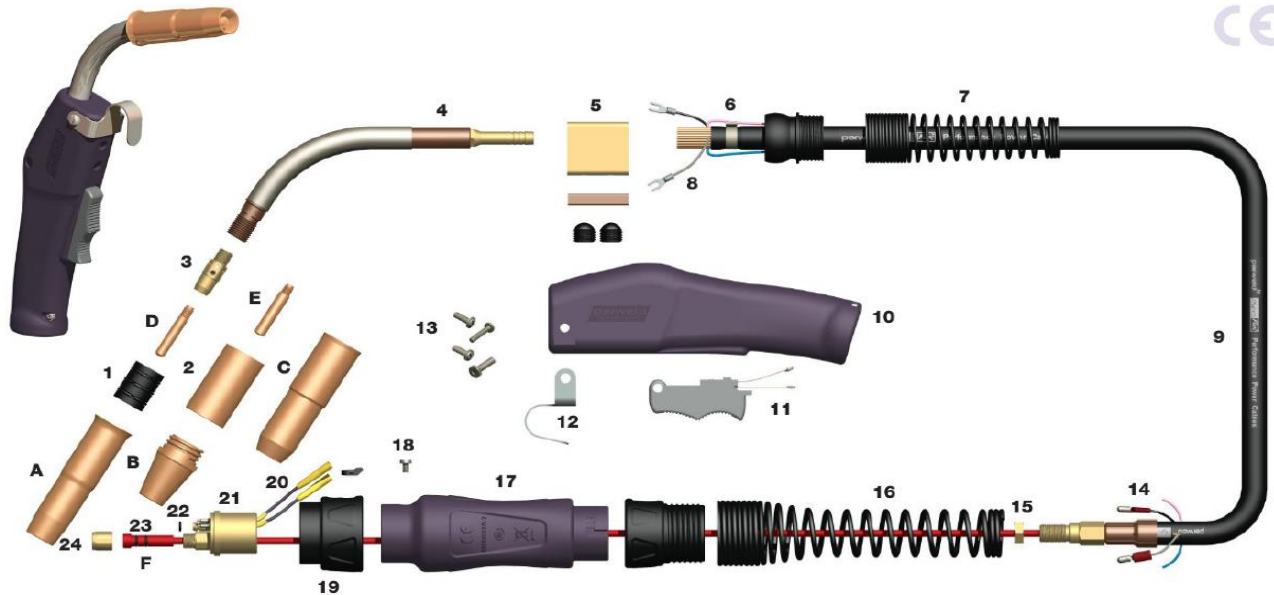

PA No. 4

Air Cooled MIG Welding Torch

Rating: 400A CO₂ 350A mixed gas @ 60% duty cycle, EN60974-7 .030"-5/64"/0.8mm to 2.0mm wires

Model				
Stock Code	10ft	12ft	15ft	Model Description
ECO4-10E	ECO4-12E	ECO4-15E		Everyday Torch c/w Euro Fitting
4-10E	4-12E	4-15E		Welding Torch c/w Euro Fitting
4-10T	4-12T	4-15T		Welding Torch c/w Tweco Fitting

Nozzles	
Stock Code	Description
A 24A-50	Nozzle Adjustable 1/2"/13mm Bore
24A-62*	Nozzle Adjustable 5/8"/16mm Bore
24A-75	Nozzle Adjustable 3/4"/19mm Bore
B 24CT-60S	Nozzle Fixed Coarse Thread 1/2"/13mm Bore
24CT-62S	Nozzle Fixed Coarse Thread 5/8"/16mm Bore
24CT-75S	Nozzle Fixed Coarse Thread 3/4"/19mm Bore
C 24AH-50	Nozzle Adjustable Heavy Duty 1/2"/13mm Bore
24AH-62	Nozzle Adjustable Heavy Duty 5/8"/16mm Bore
24AH-75	Nozzle Adjustable Heavy Duty 3/4"/19mm Bore

Components		
Stock Code	Description	* Denotes Standard Build
1 34A*	Adjustable Nozzle Insulator	
2 34CT	Nozzle Insulator Coarse Thread	
3 54A*	Gas Diffuser	
4 64J45	45° Conductor Tube	
64J60*	60° Conductor Tube	
5 104	Block c/w Spacer and Screws	
6 132-12	Cable Clamp	
7 T8019S	Spring Cable Support c/w Ball Joint	
8 244T	Control Wire Terminals	
9 400-10E	Hyperflex Cable Assembly x 10ft Euro Fittings	
400-12E	Hyperflex Cable Assembly x 12ft Euro Fittings	
400-15E	Hyperflex Cable Assembly x 15ft Euro Fittings	
400-10	Hyperflex Cable Assembly x 10ft Tweco Fittings	
400-12	Hyperflex Cable Assembly x 12ft Tweco Fittings	
400-15	Hyperflex Cable Assembly x 15ft Tweco Fittings	
10 B84BJ	Handle c/w Screws (Ball Joint Style)	
11 B94R	Trigger Switch	
94C	Trigger blades only	
12 154	Hanger Hook	
13 124FMS	Screw Kit	
14 T1522	Cable Terminal Male	
15 T1542	Lock Nut	
16 T8026	Spring Cable Support	
17 X6RC	Gun Plug Housing c/w Nut	
18 4M-S	Gun Plug Screw	
19 174X-2	Gun Plug Nut c/w Insert	
20 Spring Pin 2	Spring Pin Assembly	
21 174EX-1	Gun Plug Body c/w Spring Pins	
22 174EX-1G	Gun Plug 'O' Ring	
23 T9001	Liner Nipple 'O' Ring	
24 T1577	Liner Retaining Nut	